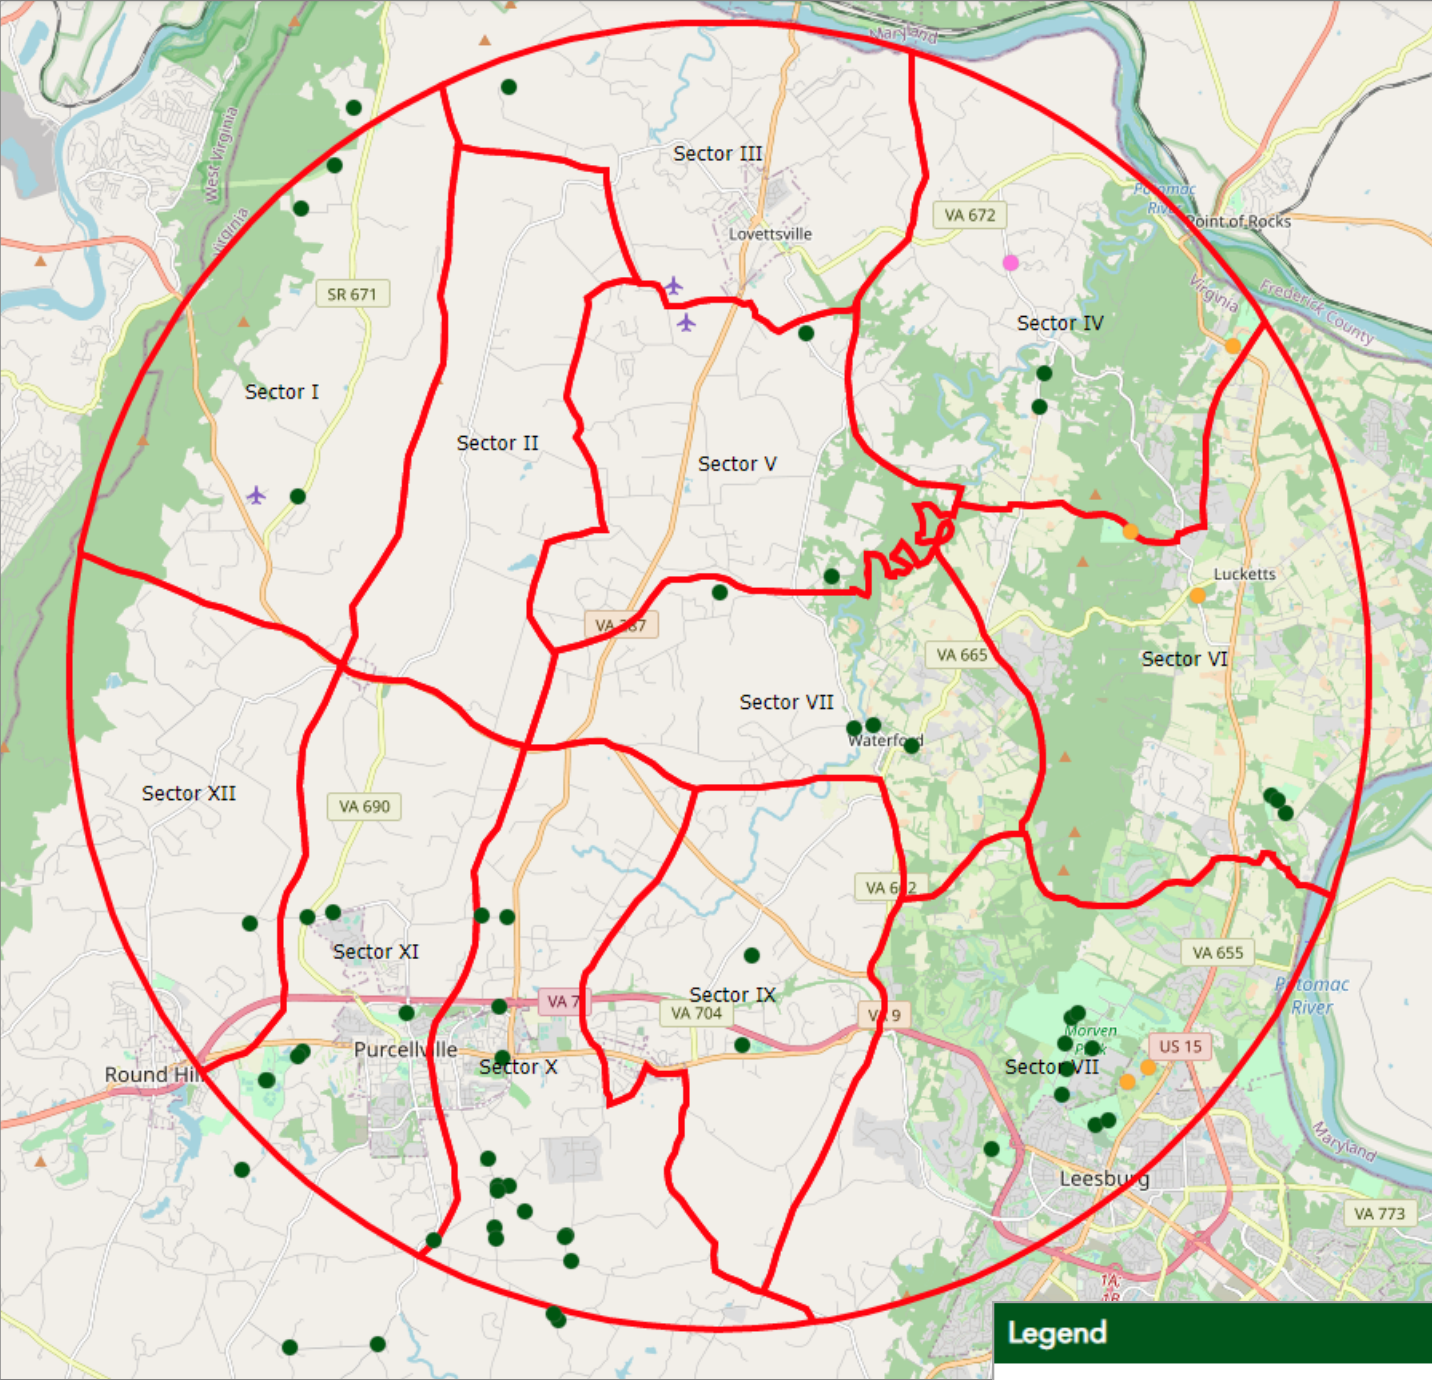

# Loudoun Butterfly Count Circle

**Legend**

**LWC\_Butterfly\_Count\_Stops**

- Active
- Potential
- Historical
- Other

**ButterflyCount\_Circle\_Sectors\_V2**