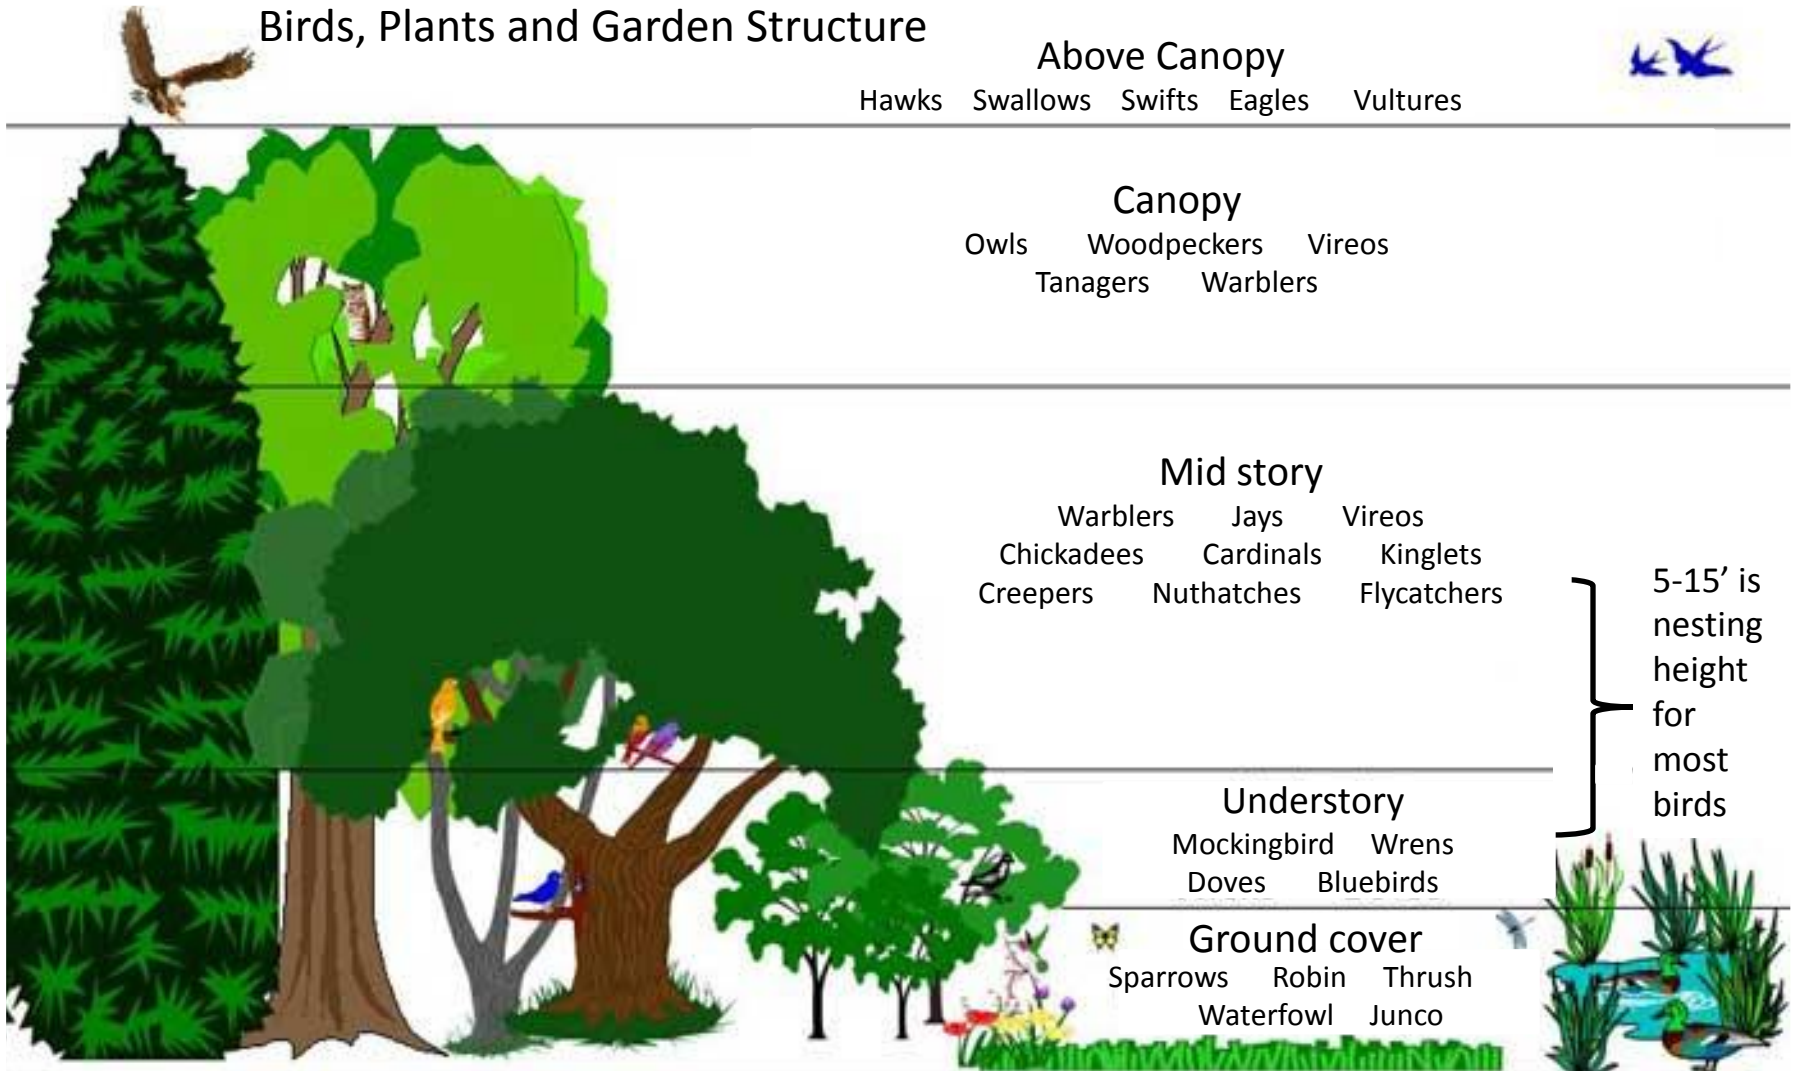

Birds, Plants and Garden Structure

Canopy

Oak
Hickory
Pine
Sycamore
Elm

Mid-story

Maple Hackberry
Sweetgum Juniper
Am. Holly Maple
Black Gum Cherry
Persimmon Ash

Understory

Tall shrubs Low Shrubs
Dogwood Sweetspire
Hawthorn Blueberry
Viburnum Chokeberry
Rhododendron Hollies

Vines

VA Creeper
Greenbriar
Trumpetcreeper
Honeysuckle
Am. Wisteria

Ground covers

Meadow Wetland
Goldenrods Sedges
Milkweeds Rushes
Asters Arrowhead
Grasses Lizards Tail