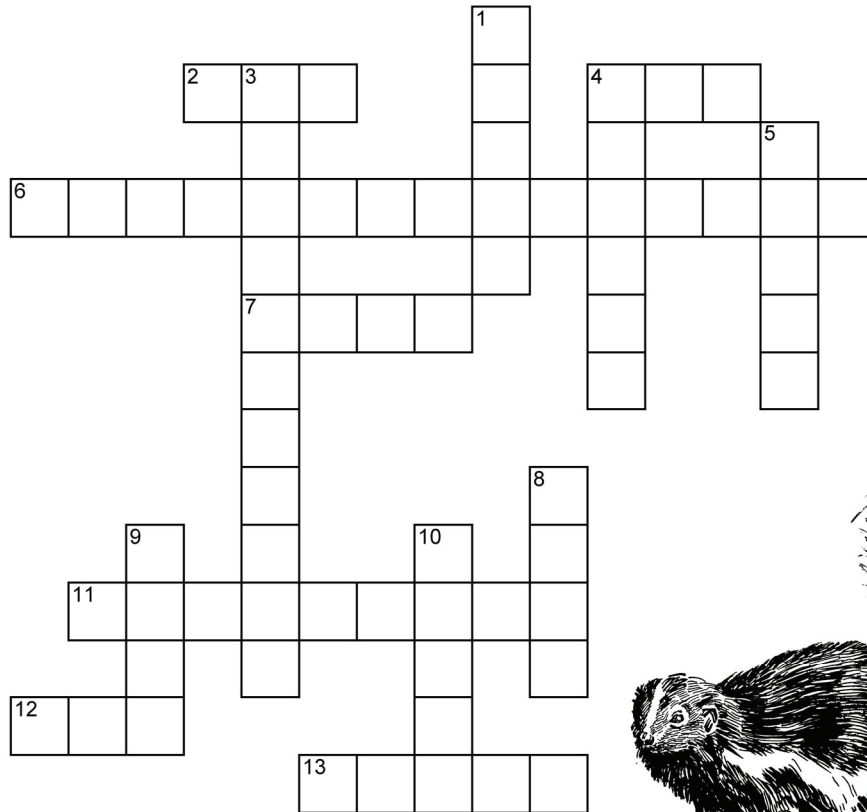

Striped Skunk

ACROSS

- 2 The striped skunk is about the size of this common house pet
- 4 If necessary a skunk can spray its musk up to this many consecutive times
- 6 Few predators will attack a skunk, but these large nocturnal birds of prey do
- 7 When seriously threatened the skunk can spray this with great accuracy up to 15 feet
- 11 Despite popular opinion skunks do not do this in winter
- 12 Skunks amble along in a slow, flat-footed gait at about this many mph
- 13 Typically the skunk goes through this many warnings before resorting to spraying

Striped Skunk

Solution: